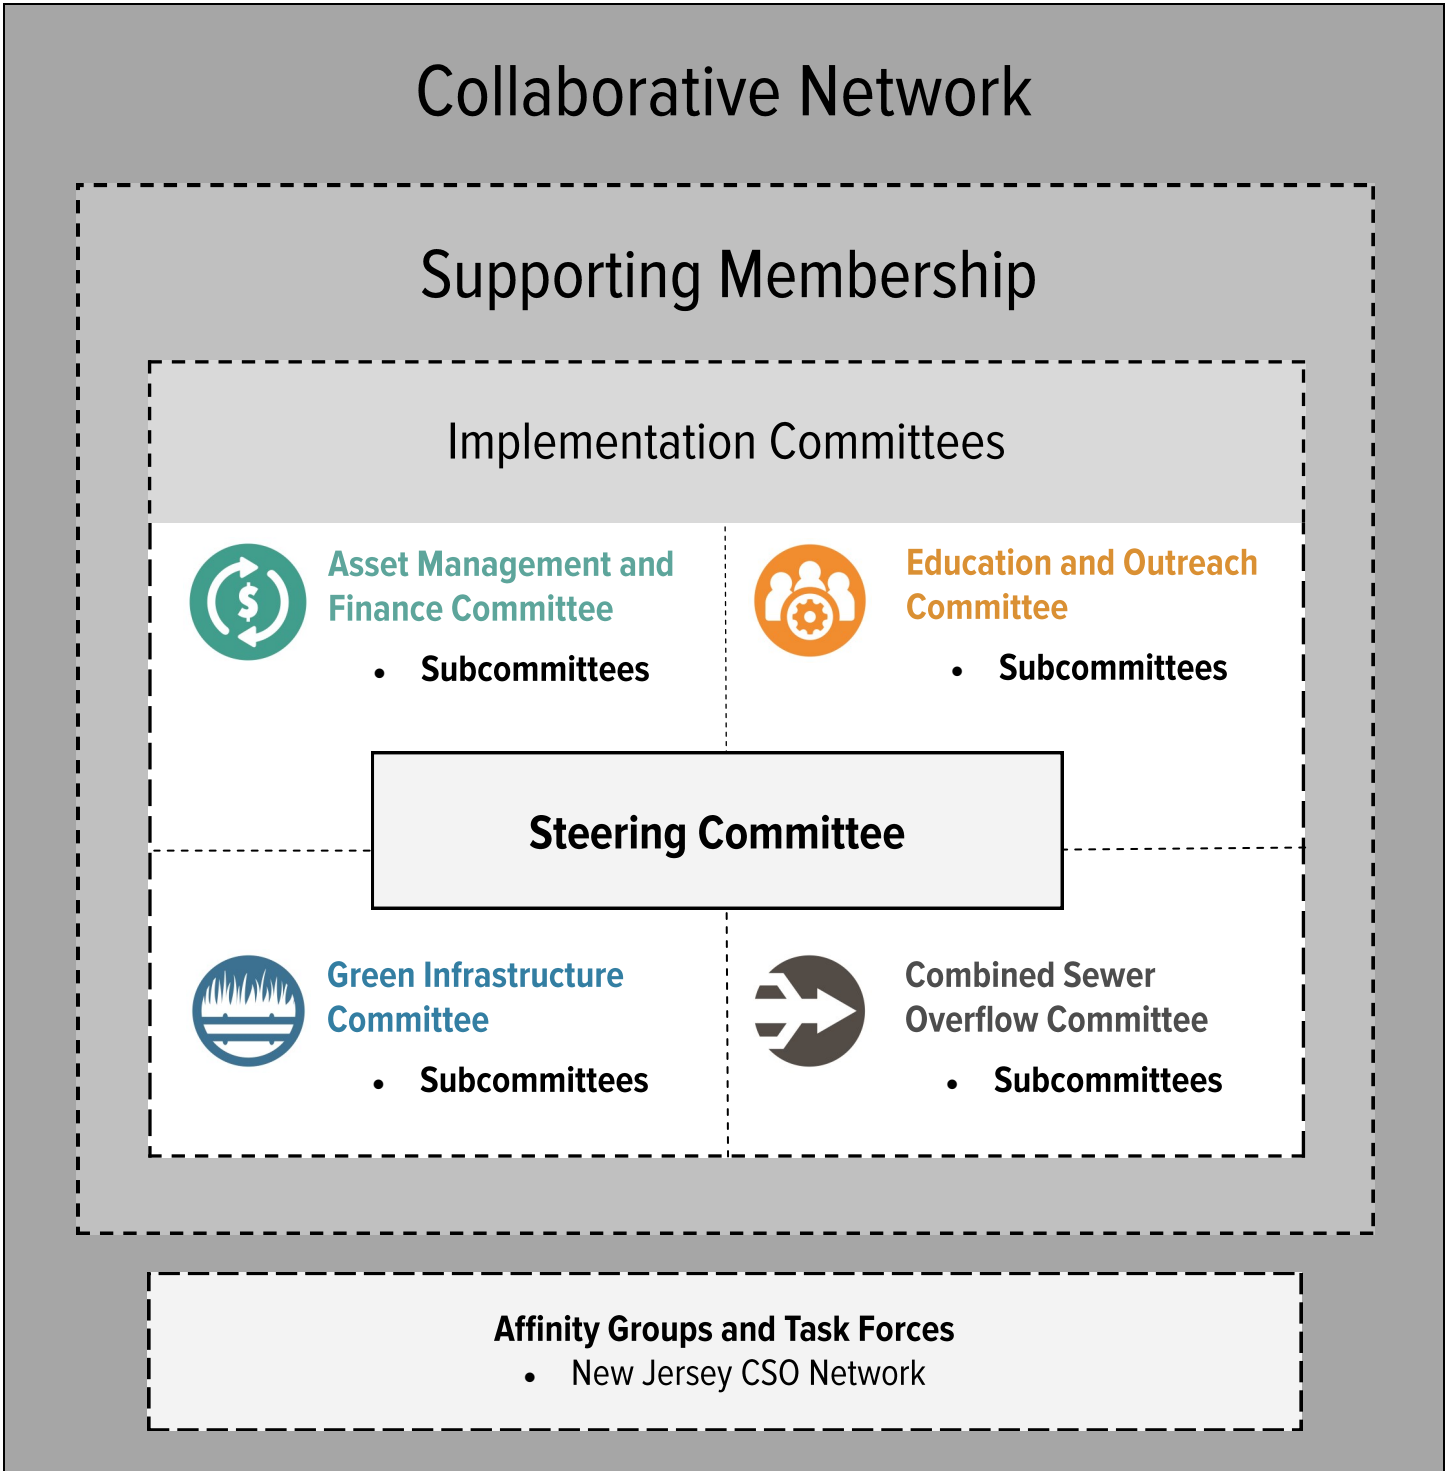

Organizational Structure Chart

Jersey Water Works' backbone organization, New Jersey Future, provides administrative and programmatic support for the collaborative and its members.